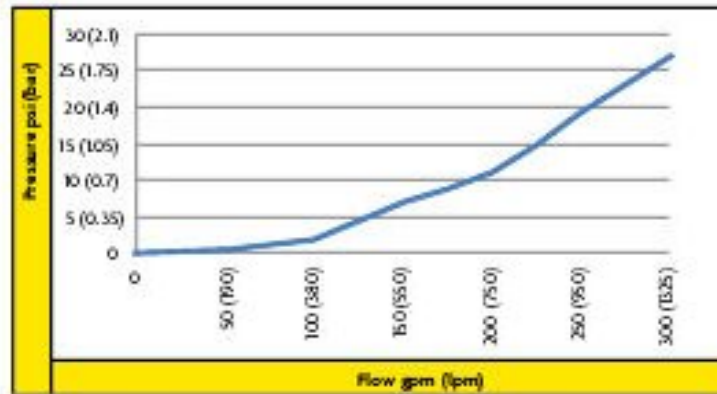

"Plug and play" connectors

Style 3293 Nozzle with Adjustable Baffle

Friction loss

Nozzle Style	Pressure	Flow Setting gpm (lpm)	Effective Reach ft (m)	Overall Reach ft (m)
3293	100	30 (115)	74 (23)	84 (26)
		60 (230)	104 (32)	117 (36)
		95 (360)	120 (37)	130 (40)
		125 (475)	125 (38)	135 (41)
		175 (660)	135 (41)	145 (44)
		250 (950)	155 (47)	170 (52)
300 (1140)	164 (50)	175 (53)		