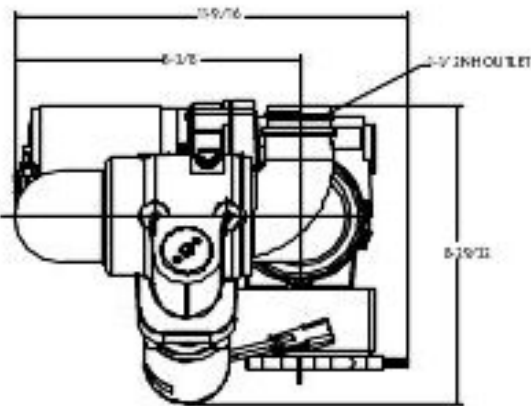

Style 6035
CAN Joystick

Style 6037
Optional CAN
Wireless Remote

Optional Quick Disconnect

www.akronbrass.com

AKRON
BRASS COMPANY

Style 3462 with 3293 in a Narrow Fog Pattern

Top View
(As Shown)

Side View
(Shown with Style 3293 Nozzle)

"Plug and play" connectors

Style 3293 Nozzle with Adjustable Baffle

Friction loss

Nozzle Style	Pressure	Flow Setting gpm (lpm)	Effective Reach ft (m)	Overall Reach ft (m)
3293	100	30 (115)	74 (23)	84 (26)
		60 (230)	104 (32)	117 (36)
		95 (360)	120 (37)	130 (40)
		125 (475)	125 (38)	135 (41)
		175 (660)	135 (41)	145 (44)
		250 (950)	155 (47)	170 (52)
300 (1140)	164 (50)	175 (53)		