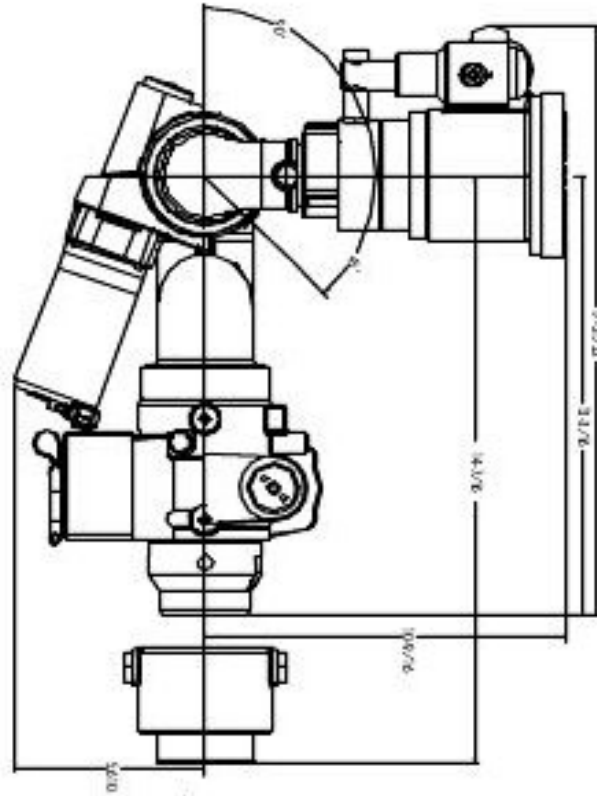

Style 6035
CAN Joystick

Style 6037
Optional CAN
Wireless Remote

Optional Quick Disconnect

www.akronbrass.com

AKRON
BRASS COMPANY

Style 3462 with 3293 in a Narrow Fog Pattern

Top View
(As Shown)

Side View
(Shown with Style 3293 Nozzle)

"Plug and play" connectors

Style 3293 Nozzle with Adjustable Baffle

Friction loss

Nozzle Style	Pressure	Flow Setting gpm (lpm)	Effective Reach ft (m)	Overall Reach ft (m)
3293	100	30 (115)	74 (23)	84 (26)
		60 (230)	104 (32)	117 (36)
		95 (360)	120 (37)	130 (40)
		125 (475)	125 (38)	135 (41)
		175 (660)	135 (41)	145 (44)
		250 (950)	155 (47)	170 (52)
300 (1140)	164 (50)	175 (53)		