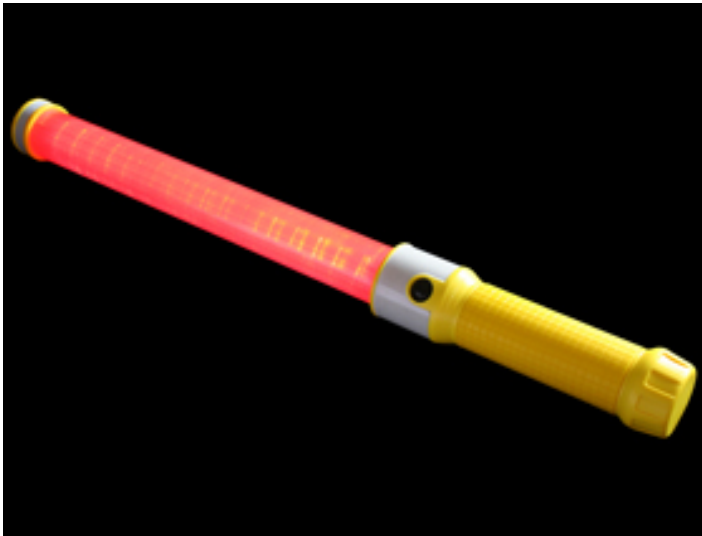

ELITE 16 SERIES

OUR ELITE SERIES TRAFFIC WANDS ARE SIMPLY THE BRIGHTEST AND STRONGEST TRAFFIC WANDS AVAILABLE. DESIGNED FOR RUGGED WORKING CONDITIONS, WHERE VISIBILITY IS PARAMOUNT.

UTILIZING SAFETY SHINES PROPRIETARY MULTI FUNCTION-FLASHING SEQUENCES ALONG WITH THE BRIGHTEST 120-DEGREE LED LIGHTS AVAILABLE ALL PROTECTIVELY ENCASED IN A SUPER STRONG WATERPROOF BODY AND THICK IMPACT RESISTANT POLYCARBONATE TUBE, COMBINED WITH REFLECTIVE TAPE ON BOTH THE MAIN BODY AND THE TUBE TIP FOR ADDITIONAL VISIBILITY.

THIS IS TRULY A PROFESSIONAL SAFETY TOOL!

SPECIFICATIONS:

AVAILABLE WAND COLORS	RED OR YELLOW
FUNCTIONS	4
NUMBER OF LEDs FOR FLASHLIGHT	7
NUMBER OF LEDs FOR MAIN TUBE	8
LENGTH	16 INCHES
POWER SOURCE	2 D BATTERIES
WEIGHT WITH BATTERIES	18.4 OZ
REFLECTIVE TAPE	YES
RUBBER BASE AVAILABLE	YES
TRAFFIC CONE ATTACHMENT AVAILABLE	YES

ELITE 21 SERIES

OUR ELITE SERIES TRAFFIC WANDS ARE SIMPLY THE BRIGHTEST AND STRONGEST TRAFFIC WANDS AVAILABLE. DESIGNED FOR RUGGED WORKING CONDITIONS, WHERE VISIBILITY IS PARAMOUNT.

UTILIZING SAFETY SHINES PROPRIETARY MULTI FUNCTION-FLASHING SEQUENCES ALONG WITH THE BRIGHTEST 120-DEGREE LED LIGHTS AVAILABLE ALL PROTECTIVELY ENCASED IN A SUPER STRONG WATERPROOF BODY AND THICK IMPACT RESISTANT POLYCARBONATE TUBE, COMBINED WITH REFLECTIVE TAPE ON BOTH THE MAIN BODY AND THE TUBE TIP FOR ADDITIONAL VISIBILITY.

PRO 15 TRAFFIC WAND

SAFETY SHINE'S PRO SERIES TRAFFIC WAND IS DESIGNED FOR EVERY DAY WORKING CONDITIONS USE USING THE BRIGHTEST LED'S AVAILABLE, WATER RESISTANT SEALS, HIGH IMPACT PLASTIC AND SAFETY SHINES PROPRIETARY MULTI FUNCTION-FLASHING SEQUENCES ASSURES YOUR VISIBILITY.