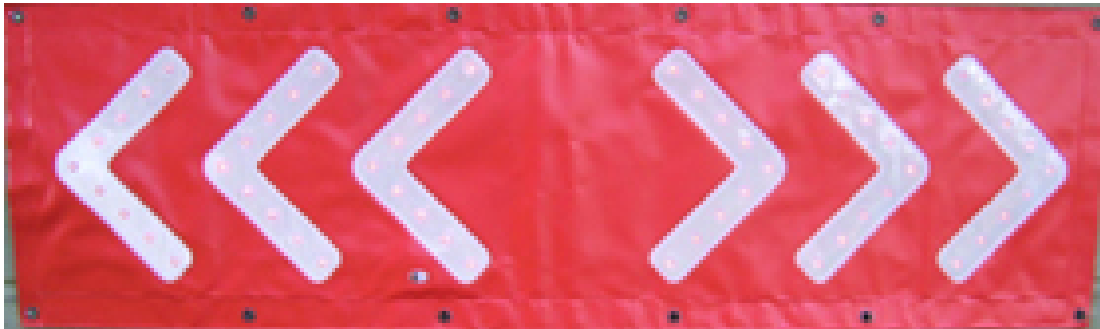

[Click here or on Bi-Directional Sign for Flashing Presentation](#)

THE ONLY BI PARTING LED DIRECTIONAL CHEVRON MAT ON THE MARKET TODAY. FEATURING ULTRA BRIGHT LED TECHNOLOGY, POWERED BY PROPRIETARY CIRCUITRY WITH 6 FUNCTION-FLASHING SEQUENCES GIVE YOU THE ABILITY TO CHOOSE THE RIGHT FLASHING SEQUENCE THAT WILL OPTIMIZE YOUR VISIBILITY.

CONSTRUCTED USING HEAVY GAUGE TARPULIN FOR LONG LIFE WITH ALL LED'S PROTECTED BEHIND POLYCARBONATE LENSES AND HEAT-SEALED TO KEEP WATER OUT. 12 SUPER STRONG MAGNETS AND 12 GROMMETS WILL INSURE YOU ABILITY TO SECURE YOUR BI PARTING LED DIRECTIONAL CHEVRON MAT. WHEN YOU JUST HAVE TO BE SEEN CHOOSE SAFETY SHINES BI PARTING LED DIRECTIONAL CHEVRON MAT.

SPECIFICATIONS

AVAILABLE COLORS
FUNCTIONS

RED MAT WITH SILVER REFLECTIVE
RIGHT CHEVRONS CHASING.
LEFT CHEVRONS CHASING.
BI-PARTING LEFT AND RIGHT CHASING AT THE SAME TIME.
RIGHT AND LEFT CHEVRONS FLASHING AT THE SAME TIME.
ALL CHEVRONS STEADY ON.
ALL OFF.

NUMBER OF LEDS
DIMENSIONS
POWER SOURCE
WEIGHT WITH BATTERIES
REFLECTIVE TAPE
TIE DOWN OPTIONS
ALL HEAT WELD SEAMS
WATER RESISTANT
CARRYING / STORAGE BAG

54 ULTRA BRIGHT RED LED'S
19 1/4 x 64 3/4
4 AA BATTERIES
4.2 LBS
YES
12 GROMMETS AND 12 HIGH POWER MAGNETS
YES
YES
YES, 21 1/4 x 12 x 2 3/4