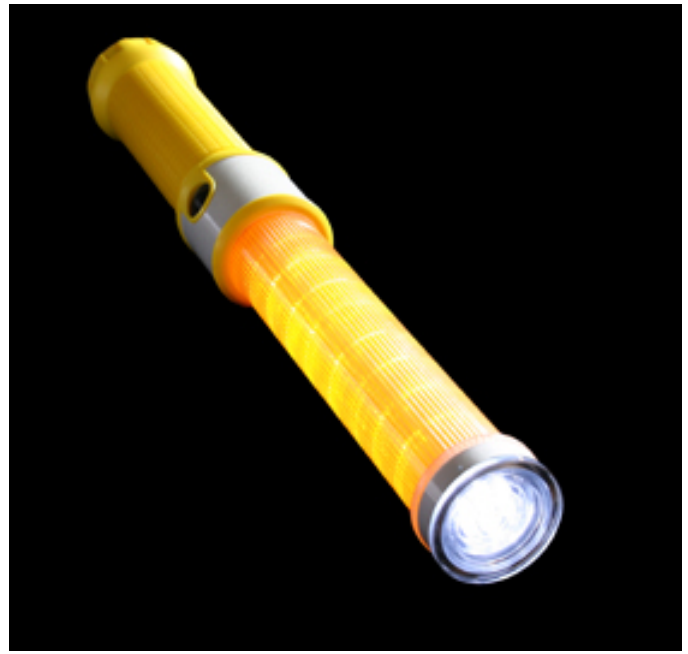

ELITE 16 SERIES

OUR ELITE SERIES TRAFFIC WANDS ARE SIMPLY THE BRIGHTEST AND STRONGEST TRAFFIC WANDS AVAILABLE. DESIGNED FOR RUGGED WORKING CONDITIONS, WHERE VISIBILITY IS PARAMOUNT.

UTILIZING SAFETY SHINES PROPRIETARY MULTI FUNCTION-FLASHING SEQUENCES ALONG WITH THE BRIGHTEST 120-DEGREE LED LIGHTS AVAILABLE ALL PROTECTIVELY ENCASED IN A SUPER STRONG WATERPROOF BODY AND THICK IMPACT RESISTANT POLYCARBONATE TUBE, COMBINED WITH REFLECTIVE TAPE ON BOTH THE MAIN BODY AND THE TUBE TIP FOR ADDITIONAL VISIBILITY.

THIS IS TRULY A PROFESSIONAL SAFETY TOOL!

SPECIFICATIONS:

AVAILABLE WAND COLORS	RED OR YELLOW
FUNCTIONS	4
NUMBER OF LEDs FOR FLASHLIGHT	7
NUMBER OF LEDs FOR MAIN TUBE	8
LENGTH	16 INCHES
POWER SOURCE	2 D BATTERIES
WEIGHT WITH BATTERIES	18.4 OZ
REFLECTIVE TAPE	YES
RUBBER BASE AVAILABLE	YES
TRAFFIC CONE ATTACHMENT AVAILABLE	YES

ELITE 21 SERIES

OUR ELITE SERIES TRAFFIC WANDS ARE SIMPLY THE BRIGHTEST AND STRONGEST TRAFFIC WANDS AVAILABLE. DESIGNED FOR RUGGED WORKING CONDITIONS, WHERE VISIBILITY IS PARAMOUNT.

UTILIZING SAFETY SHINES PROPRIETARY MULTI FUNCTION-FLASHING SEQUENCES ALONG WITH THE BRIGHTEST 120-DEGREE LED LIGHTS AVAILABLE ALL PROTECTIVELY ENCASED IN A SUPER STRONG WATERPROOF BODY AND THICK IMPACT RESISTANT POLYCARBONATE TUBE, COMBINED WITH REFLECTIVE TAPE ON BOTH THE MAIN BODY AND THE TUBE TIP FOR ADDITIONAL VISIBILITY.

PRO 15 TRAFFIC WAND

SAFETY SHINE'S PRO SERIES TRAFFIC WAND IS DESIGNED FOR EVERY DAY WORKING CONDITIONS USE USING THE BRIGHTEST LED'S AVAILABLE, WATER RESISTANT SEALS, HIGH IMPACT PLASTIC AND SAFETY SHINES PROPRIETARY MULTI FUNCTION-FLASHING SEQUENCES ASSURES YOUR VISIBILITY.