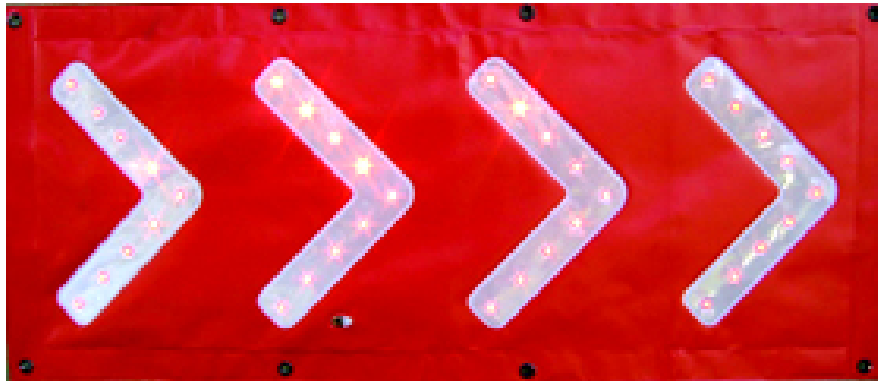

[Click Here or on Directional Sign for Flashing Presentation](#)

OUR MULTI FUNCTION DIRECTIONAL CHEVRON MAT OFFERS THE MOST FUNCTIONS OF ANY DIRECTIONAL CHEVRON MAT ON THE MARKET TODAY ALLOWING YOU THE FLEXIBILITY TO CHOOSE THE RIGHT FUNCTION FOR YOUR CIRCUMSTANCE.

36 OF THE BRIGHTEST RED LEDs AVAILABLE ARE HEAT WELDED TO THE SURFACE OF REFLECTIVE MATERIAL TO ENHANCE YOUR VISIBILITY, INSURING YOUR SAFETY.

8 TIE DOWN GROMMETS AND 8 HIGH POWER MAGNETS PROVIDE FLEXIBILITY FOR ATTACHING YOUR MAT TO WHATEVER SURFACE NECESSARY. A STORAGE / CARRYING BAG IS PROVIDED FOR CONVINCE OF PORTABILITY.

YOUR SAFETY SHINE DIRECTIONAL CHEVRON MAT WILL INCREASE YOUR VISIBILITY WHEN YOU NEED IT MOST.

SPECIFICATIONS:

AVAILABLE COLORS	RED MAT WITH SILVER REFLECTIVE CHEVRONS AND RED
LED'S	
LED'S	WHITE MAT WITH RED REFLECTIVE CHEVRONS AND RED
FUNCTIONS	CHASING CHEVRONS
	ALL FLASHING
	ALL STEADY ON
	OFF
NUMBER OF LEDs FOR MAIN TUBE	19 1/4 x 44 3/4 / 49CM x 113.5CM
DIMENSIONS	21.5 INCHES / 54.5CM
POWER SOURCE	4 AA BATTERIES
WEIGHT WITH BATTERIES	3.2 LBS / 1.4KG
REFLECTIVE TAPE	YES
TIE DOWN OPTIONS	8 GROMMETS AND 8 HIGH POWER MAGNETS
ALL HEAT WELD SEAMS	YES
WATER RESISTANT	YES
CARRYING / STORAGE BAG	YES, 21 1/4 x 12 x 1 3/4