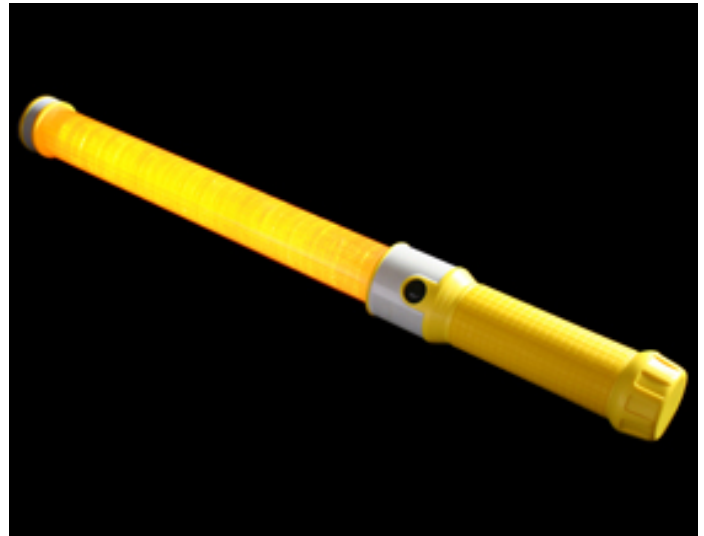

ELITE 16 SERIES

OUR ELITE SERIES TRAFFIC WANDS ARE SIMPLY THE BRIGHTEST AND STRONGEST TRAFFIC WANDS AVAILABLE. DESIGNED FOR RUGGED WORKING CONDITIONS, WHERE VISIBILITY IS PARAMOUNT.

UTILIZING SAFETY SHINES PROPRIETARY MULTI FUNCTION-FLASHING SEQUENCES ALONG WITH THE BRIGHTEST 120-DEGREE LED LIGHTS AVAILABLE ALL PROTECTIVELY ENCASED IN A SUPER STRONG WATERPROOF BODY AND THICK IMPACT RESISTANT POLYCARBONATE TUBE, COMBINED WITH REFLECTIVE TAPE ON BOTH THE MAIN BODY AND THE TUBE TIP FOR ADDITIONAL VISIBILITY.

THIS IS TRULY A PROFESSIONAL SAFETY TOOL!

SPECIFICATIONS:

AVAILABLE WAND COLORS	RED OR YELLOW
FUNCTIONS	4
NUMBER OF LEDs FOR FLASHLIGHT	7
NUMBER OF LEDs FOR MAIN TUBE	8
LENGTH	16 INCHES
POWER SOURCE	2 D BATTERIES
WEIGHT WITH BATTERIES	18.4 OZ
REFLECTIVE TAPE	YES
RUBBER BASE AVAILABLE	YES
TRAFFIC CONE ATTACHMENT AVAILABLE	YES

ELITE 21 SERIES

OUR ELITE SERIES TRAFFIC WANDS ARE SIMPLY THE BRIGHTEST AND STRONGEST TRAFFIC WANDS AVAILABLE. DESIGNED FOR RUGGED WORKING CONDITIONS, WHERE VISIBILITY IS PARAMOUNT.

UTILIZING SAFETY SHINES PROPRIETARY MULTI FUNCTION-FLASHING SEQUENCES ALONG WITH THE BRIGHTEST 120-DEGREE LED LIGHTS AVAILABLE ALL PROTECTIVELY ENCASED IN A SUPER STRONG WATERPROOF BODY AND THICK IMPACT RESISTANT POLYCARBONATE TUBE, COMBINED WITH REFLECTIVE TAPE ON BOTH THE MAIN BODY AND THE TUBE TIP FOR ADDITIONAL VISIBILITY.

PRO 15 TRAFFIC WAND

SAFETY SHINE'S PRO SERIES TRAFFIC WAND IS DESIGNED FOR EVERY DAY WORKING CONDITIONS USE USING THE BRIGHTEST LED'S AVAILABLE, WATER RESISTANT SEALS, HIGH IMPACT PLASTIC AND SAFETY SHINES PROPRIETARY MULTI FUNCTION-FLASHING SEQUENCES ASSURES YOUR VISIBILITY.