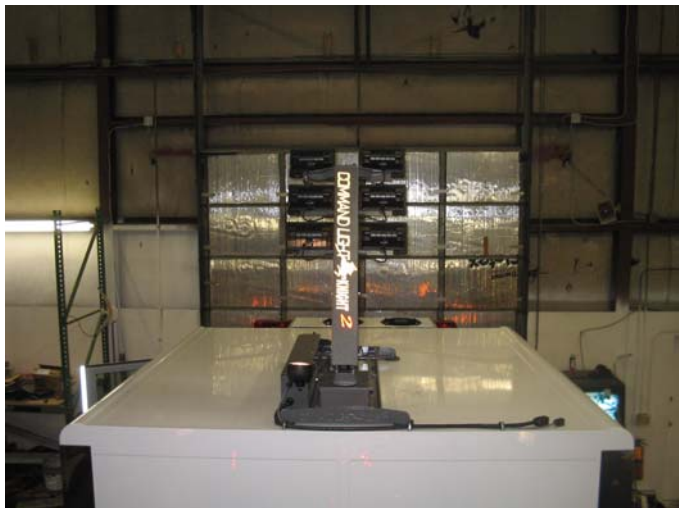

Command Light Remote Control