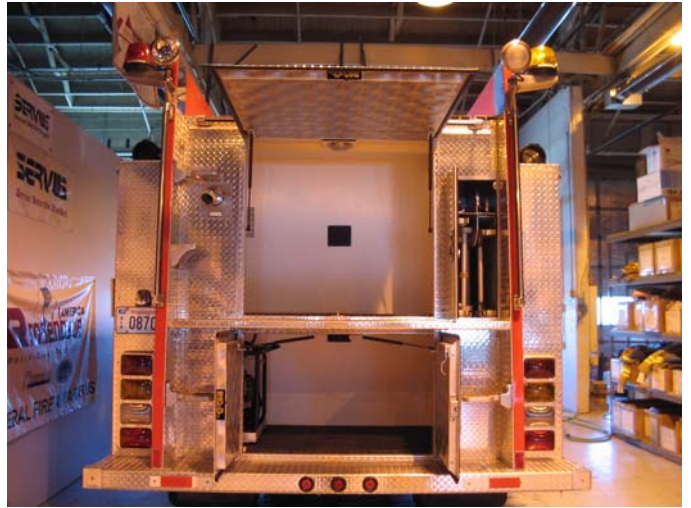

REAR HIGH SWING-UP DOOR, LOW DOUBLE DOORS & ENCLOSED LADDERS